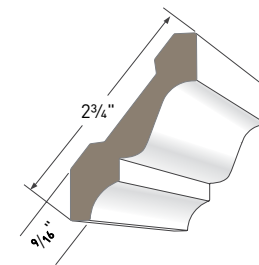

3" CROWN
AZM-52
Length: 16'