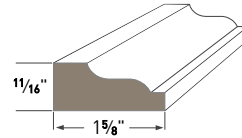

SHINGLE MOULD AZM-210
Length: 16'