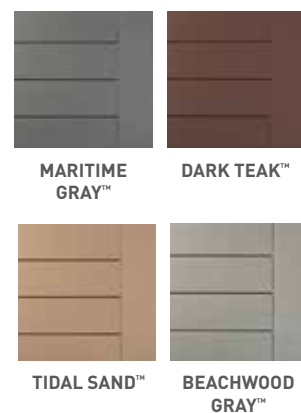

Premier Collection

Take your deck to the next level with the solid colors in the Premier Collection from TimberTech. Boasting a straight, tight wood grain pattern, the boards offer a painted wood look that complement most houses' exterior architecture and aesthetics. Give homeowners a subtle yet beautiful style of decking that lasts.