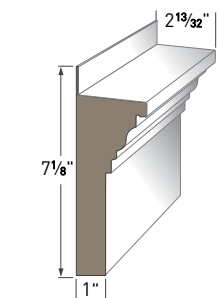

BED MOULDING
AZM-75
Length: 16'

3 1/2" BED MOULDING
AZM-28
Length: 16'

IMPERIAL RAKE CROWN
AZM-6937
Length: 16'

RAMS CROWN
AZM-6934
Length: 16'

SOLID CROWN
AZM-7954
Length: 16'

CROSSHEAD PEDIMENT
AZM-6216
Length: 18'