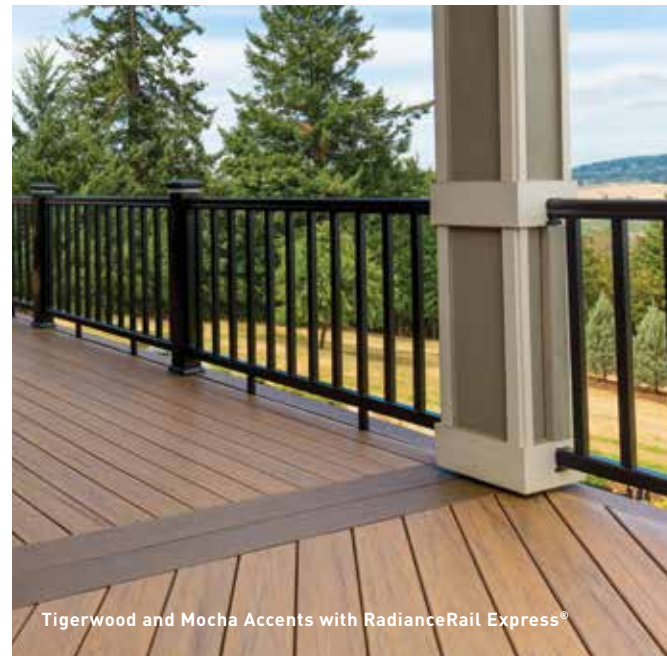

Tigerwood and Mocha Accents with RadianceRail Express®

TimberTech PRO Decking

Explore premium decking in bold, beautiful colors with exceptional cap protection. Boards in these collections are covered from top to bottom and in the grooves with advanced Mold Guard™ Technology to prevent moisture damage. Composed of up to 80% recycled material and offering color options ranging from solid to infinitely variable, the TimberTech PRO Decking line doesn't disappoint.

Legacy Collection

Stand apart from ho hum decks with this stunning collection of highly variegated decking with cascading colors. Featuring a hand-scraped texture that offers old world charm, these boards are for those seeking high design. Bring artisanal and infinitely variable decking to add a custom look to any deck.