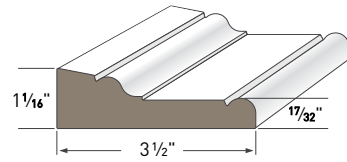

Casing Profiles

Use AZEK® Casing profiles as decorative mouldings against a wall, door, or window to create surrounds. Complement windows and doors with a single profile or combine multiple profiles for a personalized exterior transformation.

ADAMS CASING AZM-97
Length: 16'