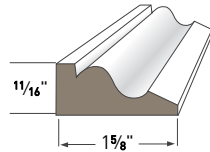

BAND MOULDING AZM-217
Length: 16'