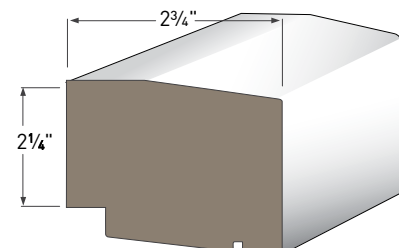

4" CROWN
AZM-49
Length: 16'

5" CROWN
AZM-47
Length: 16'

6" CROWN
AZM-45
Length: 16'

Detail and Sill/Drip Profiles

The AZEK Drip Cap can be used as a water table or brick ledge for separation and watershed against two different materials. AZEK's Sill profiles shed water and offer architectural detail.