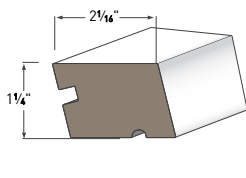

FARMHOUSE SILL
AZM-7640
Length: 16'

DOUBLE HUNG SILL
AZM-7650
Length: 18'

HISTORIC SILL
AZM-6930
Length: 16'

LARGE SILL NOSE
AZM-7979
Length: 16'

WINDOW SILL NOSE
AZM-7974
Length: 12'

LARGE HISTORIC SILL
AZM-7958
Length: 16'