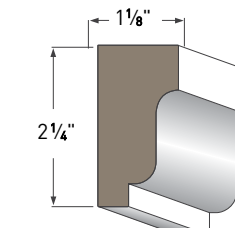

BED MOULDING
AZM-75
Length: 16'

3 1/2" BED MOULDING
AZM-28
Length: 16'

IMPERIAL RAKE CROWN
AZM-6937
Length: 16'

RAMS CROWN
AZM-6934
Length: 16'

SOLID CROWN
AZM-7954
Length: 16'

CROSSHEAD PEDIMENT
AZM-6216
Length: 18'