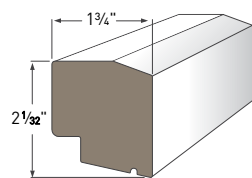

FARMHOUSE SILL
AZM-7640
Length: 16'

DOUBLE HUNG SILL
AZM-7650
Length: 18'

HISTORIC SILL
AZM-6930
Length: 16'

LARGE SILL NOSE
AZM-7979
Length: 16'

WINDOW SILL NOSE
AZM-7974
Length: 12'

LARGE HISTORIC SILL
AZM-7958
Length: 16'