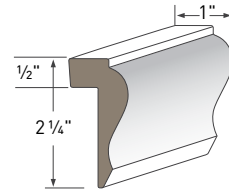

WAINSCOT CAP AZM-284
Length: 16'

	AZEK Item Number			
	12'	16'	17'	18'
MOULDING				
Actual				
9/16" x 2-3/4" 3" Crown AZM-52	—	AMCM03192	—	—
9/16" x 3-5/8" 4" Crown AZM-49	—	AMCM04192	—	—
11/16" x 4-5/8" 5" Crown AZM-47	—	AMCM05192	—	—
11/16" x 5-1/4" 6" Crown AZM-45	—	AMCM06192	—	—
1" x 7-1/2" 8" Crown AZM-43	—	AMCM08192	—	—
3/4" x 4-1/4" Cove Moulding AZM-80	—	AMCC05192	—	—
1-13/32" x 2-1/16" Rams Crown AZM-6934	—	AMRC02192	—	—
1-3/8" x 2-3/4" Imperial/Rake Crown AZM-6937	—	AMIR03192	—	—
9/16" x 1-3/4" Bed Moulding AZM-75	—	AMBD02192	—	—
13/16" x 3-1/2" Bed Moulding AZM-28	—	AMBD04192	—	—
3/4" x 3/4" Scotia AZM-93	—	AMSC01192	—	—
3/4" x 3/4" Quarter Round AZM-105	—	AMQR01192	—	—
11/16" x 1-5/8" Shingle Mould AZM-210	—	AMSM02192	—	—
11/16" x 1-5/8" Band Moulding AZM-217	—	AMBN02192	—	—
1" x 2-1/4" Wainscot Cap AZM-284	—	AMWC03192	—	—
11/16" x 1-1/8" Base Cap AZM-164	—	AMBC02192	—	—
1-1/4" x 2" Brick Mould AZM-180	—	AMBM02192	AMBM02204	AMBM02216
1-11/32" x 1-3/16" Back Band AZM-6931	—	AMBB02192	—	—
1-1/16" x 2" Rake Moulding AZM-287	—	AMRM02192	—	—
1-1/16" x 3-1/2" Adams Casing AZM-97	—	AMAC04192	—	—
3/4" x 5-1/4" Colonial Base Cap AZM-163	—	AMCB06192	—	—
15/16" x 5-1/4" Fluted/Reeded Casing AZM-606	—	AMFR06192	—	—
Crosshead Pediment AZM-6216	—	—	—	AMCP04216
1-1/2" x 1-1/2" Square AZM-236	AMIC02144	—	—	—
11/16" x 1-5/8" Drip Cap AZM-197	—	AMDC02192	—	—
2-3/4" x 2" Water Table AZM-6935	—	—	—	AMWT03216
1-3/4" x 2-1/32" Historic Sill AZM-6930	—	AMHS02192	—	—
1-17/32" x 1-1/2" x 1-3/8" Sub Sill Nose AZM-6933	—	AMSS02192	—	—
1-1/8" x 2-1/4" Solid Crown AZM-7954	—	AMCM02192CB	—	—
1-25/32" x 2-11/16" Large Historic Sill AZM-7958	—	AMHS03192CB	—	—
2" x 2" Large Sill Nose AZM-7979	—	AMLSN02192CB	—	—
1-1/4" x 2-1/16" Window Sill Nose AZM-7974	AMWSN02144CB	—	—	—

	AZEK Item Number				
	7'	9'	12'	16'	18'
GARAGE DOOR THERMOSTOP AZM-6936					
Actual					
3/8" x 2" Garage Door Thermostop AZM-6936	AMGT03084	AMGT03108	—	AMGT03192	—