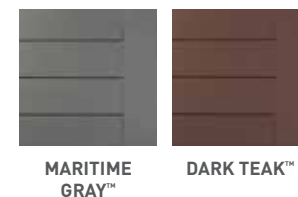

Prime Collection

Bring beautifully simple colors to the backyard with these scalloped deck boards. Solid, monochromatic colors offer a painted wood visual while letting the stunning, straight wood grain pattern shine.