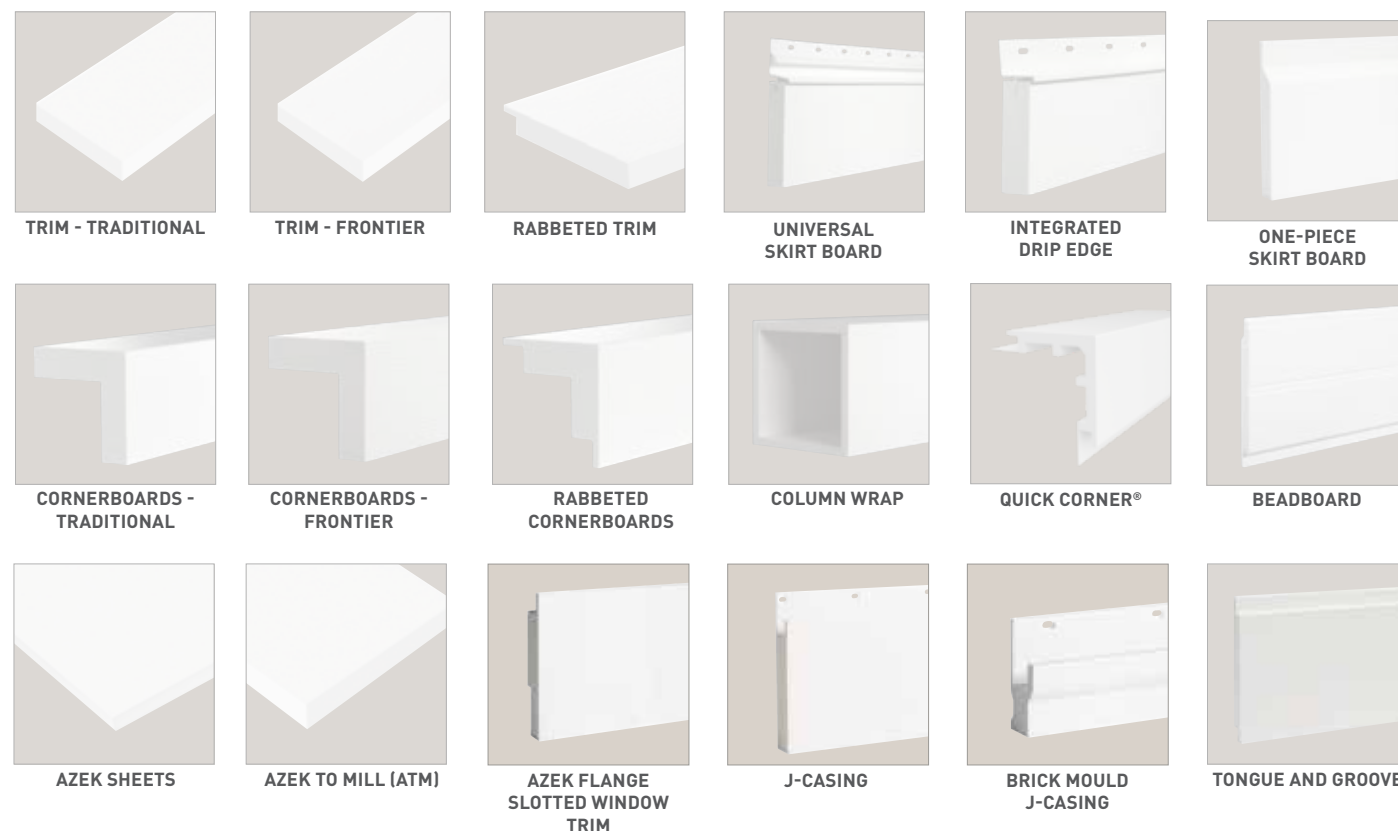

AZEK Trim is the perfect replacement for wood trim and also performs beautifully as fascia, soffit, beadboard, cornerboards, window and door surrounds, column wraps, decorative mouldings, millwork, and much more.