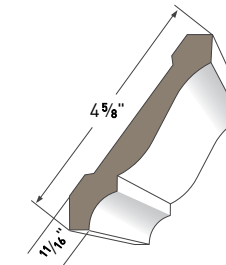

5" CROWN
AZM-47
Length: 16'