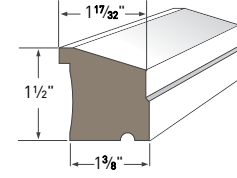

FARMHOUSE SILL
AZM-7640
Length: 16'

DOUBLE HUNG SILL
AZM-7650
Length: 18'

HISTORIC SILL
AZM-6930
Length: 16'

LARGE SILL NOSE
AZM-7979
Length: 16'

WINDOW SILL NOSE
AZM-7974
Length: 12'

LARGE HISTORIC SILL
AZM-7958
Length: 16'