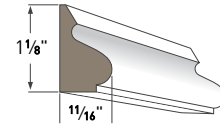

BASE CAP AZM-164
Length: 16'