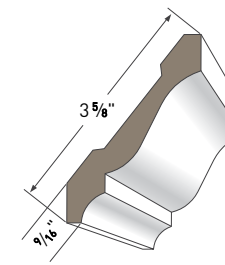

Crown Profiles

Use AZEK Crown Moulding as decorative accents along the intersection of a wall and ceiling or choose a combination of profiles to create an elegantly custom look.

3" CROWN
AZM-52
Length: 16'