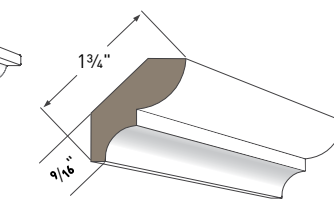

SUB SILL NOSE
AZM-6933
Length: 16'

WATER TABLE
AZM-6935
Length: 18'

DRIP CAP
AZM-197
Length: 16'

QUARTER ROUND
AZM-105
Length: 16'

SCOTIA
AZM-93
Length: 16'

8" CROWN
AZM-43
Length: 16'

COVE MOULDING
AZM-80
Length: 16'