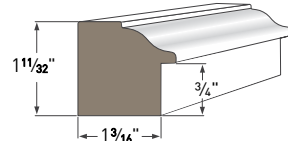

BACK BAND AZM-6931
Length: 16'