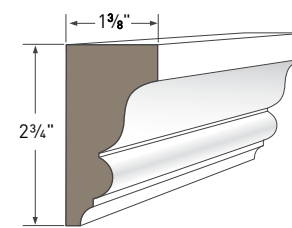

IMPERIAL RAKE CROWN
AZM-6937
Length: 16'