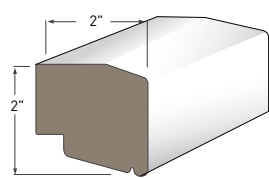

LARGE SILL NOSE
AZM-7979
Length: 16'