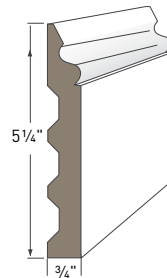

ADAMS CASING AZM-97
Length: 16'

BACK BAND AZM-6931
Length: 16'

BASE CAP AZM-164
Length: 16'

BAND MOULDING AZM-217
Length: 16'

BRICK MOULD AZM-180
Lengths: 16, 17' and 18'

COLONIAL BASE CAP AZM-163
Length: 16'