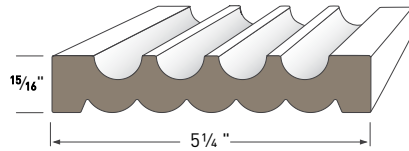

FLUTED/REEDED AZM-606
Length: 16'