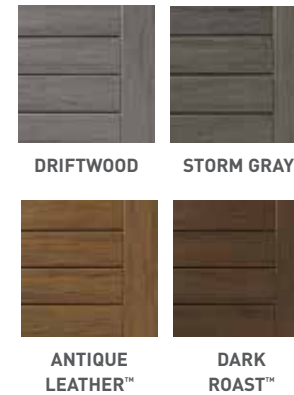

DRIFTWOOD STORM GRAY
ANTIQUE LEATHER™ DARK ROAST™

Terrain Collection™

Tap into traditional and timeless hues with the rugged colors in the Terrain Collection. Ranging from monochromatic to moderately variegated, the boards in this collection offer a dual-embossed grain pattern. Gorgeous, earthy, and elegant, this collection does not disappoint.