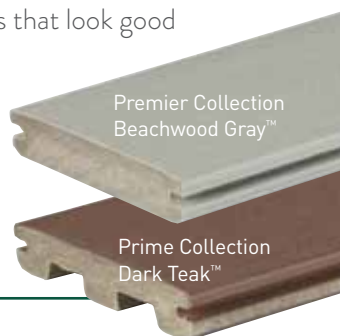

PROFILE OPTIONS

TimberTech EDGE Decking

Step up into the world of long-lasting, low-maintenance, capped composite decking. This attainable composite decking line allows homeowners to ditch the costly and laborious maintenance that comes with traditional wood for good! Plus, it's composed of up to 80% recycled materials, making it the sustainable option. With TimberTech EDGE Decking, backyards everywhere can venture into the world of composites that look good initially and for decades to come.