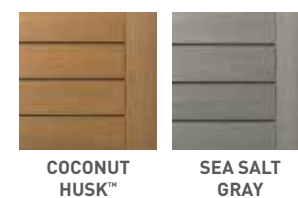

Prime+ Collection

Lean into beautifully blended colors with these scalloped boards. Moderately variegated colors offer a nuanced wood visual while letting the stunning straight grain pattern shine. Get the look everyone is clamoring to have in their backyard with the Prime+ Collection.