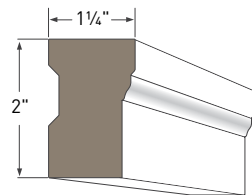

BRICK MOULD AZM-180
Lengths: 16, 17' and 18'