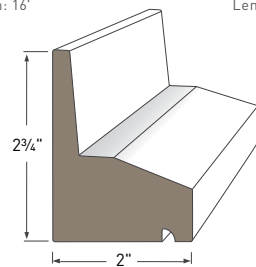

WATER TABLE
AZM-6935
Length: 18'