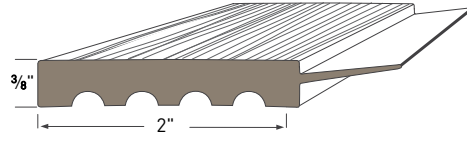

GARAGE DOOR THERMOSTOP AZM-6936
Lengths: 7', 9', and 16'