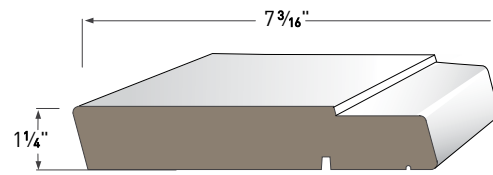

DOUBLE HUNG SILL
AZM-7650
Length: 18'