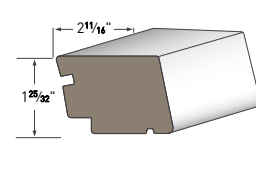

FARMHOUSE SILL
AZM-7640
Length: 16'

DOUBLE HUNG SILL
AZM-7650
Length: 18'

HISTORIC SILL
AZM-6930
Length: 16'

LARGE SILL NOSE
AZM-7979
Length: 16'

WINDOW SILL NOSE
AZM-7974
Length: 12'

LARGE HISTORIC SILL
AZM-7958
Length: 16'