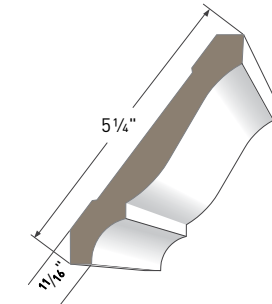

6" CROWN
AZM-45
Length: 16'

Detail and Sill/Drip Profiles

The AZEK Drip Cap can be used as a water table or brick ledge for separation and watershed against two different materials. AZEK's Sill profiles shed water and offer architectural detail.