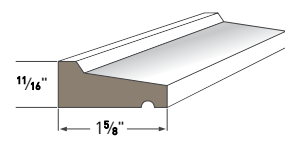

DRIP CAP
AZM-197
Length: 16'