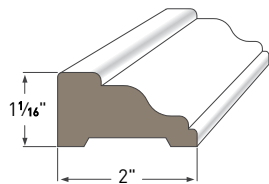

RAKE MOULDING AZM-287
Length: 16'