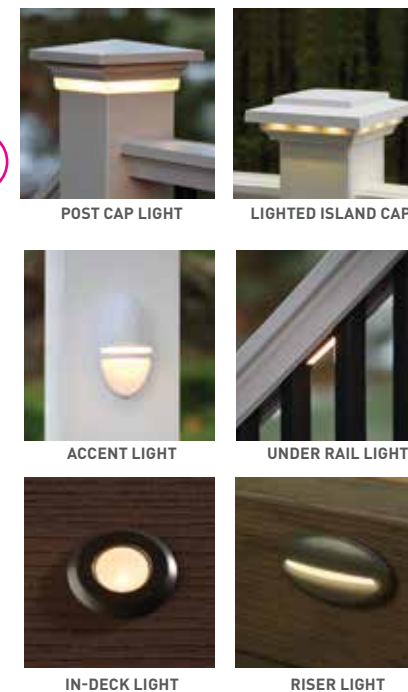

PRODUCT DESCRIPTION	TimberTech Item Number
IMPRESSION RAIL EXPRESS® LIGHTING	
3" x 3" Perimeter Light Post Cap - Black	AZTIXLIGPCB
3" x 3" Perimeter Light Post Cap - White	AZTIXLIGPCW
3" x 3" Perimeter Light Post Cap - Dark Bronze	AZTIXLIGPCBR
3" x 3" Indirect Light Post Cap - Black	AZTIXLIGDCB
3" x 3" Indirect Light Post Cap - White	AZTIXLIGDCW
3" x 3" Indirect Light Post Cap - Dark Bronze	AZTIXLIGDCBR
COMPOSITE RAIL LIGHTING	
4" x 4" LED Post Cap Light	TDL4X4CAPMOD
5" x 5" LED Post Cap Light	TDL5X5CAPMOD
5 1/2" x 5 1/2" LED Post Cap Light	ADL55X55CAPMOD
5 1/2" x 5 1/2" LED Lighted Island Cap - Black	ADL55X55ICAPMODB
5 1/2" x 5 1/2" LED Lighted Island Cap - White	ADL55X55ICAPMODW
5 1/2" x 5 1/2" LED Lighted Island Cap - Brownstone	ADL55X55ICAPMODBS
5 1/2" x 5 1/2" LED Lighted Island Cap - Kona	ADL55X55ICAPMODK
5 1/2" x 5 1/2" LED Lighted Island Cap - Slate Gray	ADL55X55ICAPMODSG
LED Accent Light - Architectural Bronze	AZTDLLEDACCB
LED Accent Light - White	AZTDLLEDACCW
LED Under Rail Light - 4/Pkg	AZTDLLEDRISERQW
DECK LIGHTING	
LED In-Deck Light - Architectural Bronze - 4/Pkg	AZTDLLEDINDECK
LED Riser Light - Architectural Bronze	AZTDLLEDRISERB
LED Riser Light - White	AZTDLLEDRISERW
100w Transformer for LED Lighting (12volt)	AZTDL100TRAN
12V 10W Xenon Bulb - 20/Pkg	TDLBULB10WX
16/2 100' wire for LED Lighting	AZTDLLEDWIRE
Wire Guide for LED Lighting - 12/Pkg	AZTDLWIREGUIDE