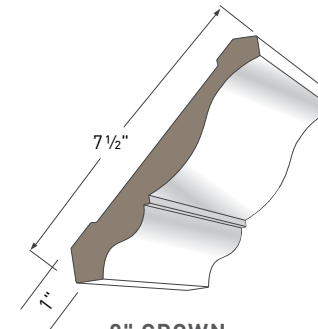

SUB SILL NOSE
AZM-6933
Length: 16'

WATER TABLE
AZM-6935
Length: 18'

DRIP CAP
AZM-197
Length: 16'

QUARTER ROUND
AZM-105
Length: 16'

SCOTIA
AZM-93
Length: 16'

8" CROWN
AZM-43
Length: 16'

COVE MOULDING
AZM-80
Length: 16'