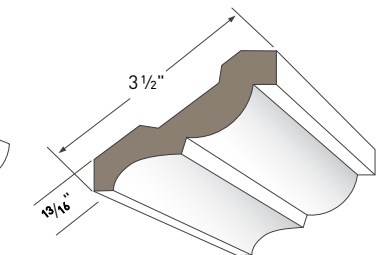

3 1/2" BED MOULDING
AZM-28
Length: 16'