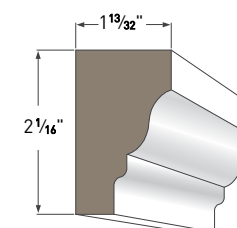

RAMS CROWN
AZM-6934
Length: 16'